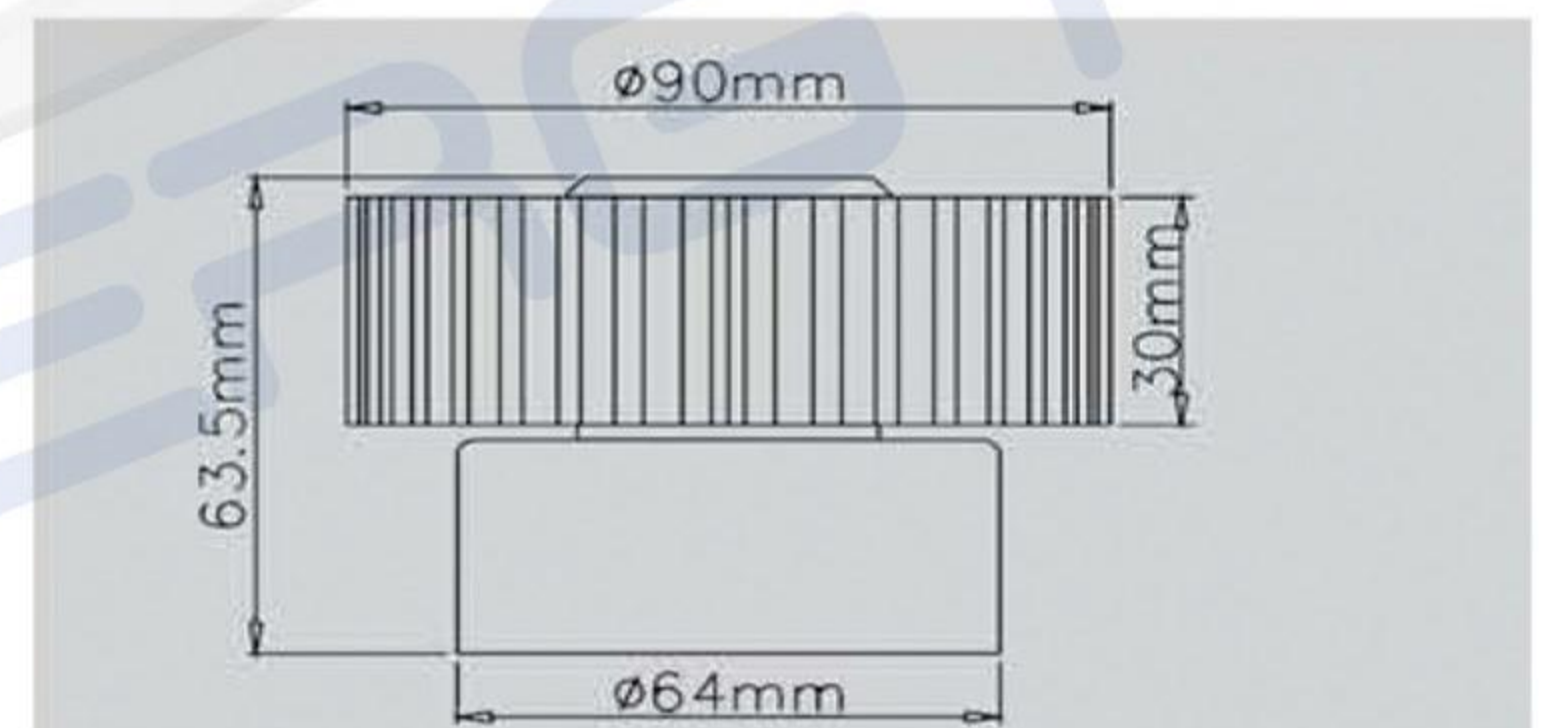

## Fan

LED Brand LED CREE	Input 100-240VAC	Power 3W	ta 40°C	Luminous flux 160lm
Material Aluminium	Approvals CE	IP Rating IP20	Wiring Parallel	

**Fan** is really a unique fan-shaped light. The hundreds of tiny fins produce many-beam light across walls and ceilings in dramatic charming. One high-power LED, high-quality built-in constant current power supply, you can directly input 110-220V AC power.

## Tern

LED Brand LED CREE	Input 350mA	Power 1W	ta 40°C	IP Rating IP68
Material Stainless Steel 不锈钢 316	Approvals CE	Wiring Series	Drill size Ø5.5mm	

A modern and elegant LED decorative mini light. Driven by just one high power LED, the ML101 is designed to play a very charming decorative effect to floors, walls and ceilings. Imported stainless steel construction and IP68 rating, allows for installation in anywhere, such as washrooms, bathrooms and bars. The most clever and stylish design of the light output at 45° means no glare even when looking directly at it making this product perfect for stair facings. Power consumption is just 1w, making running costs incredibly low, whilst visual impact is very good and maintenance-free.