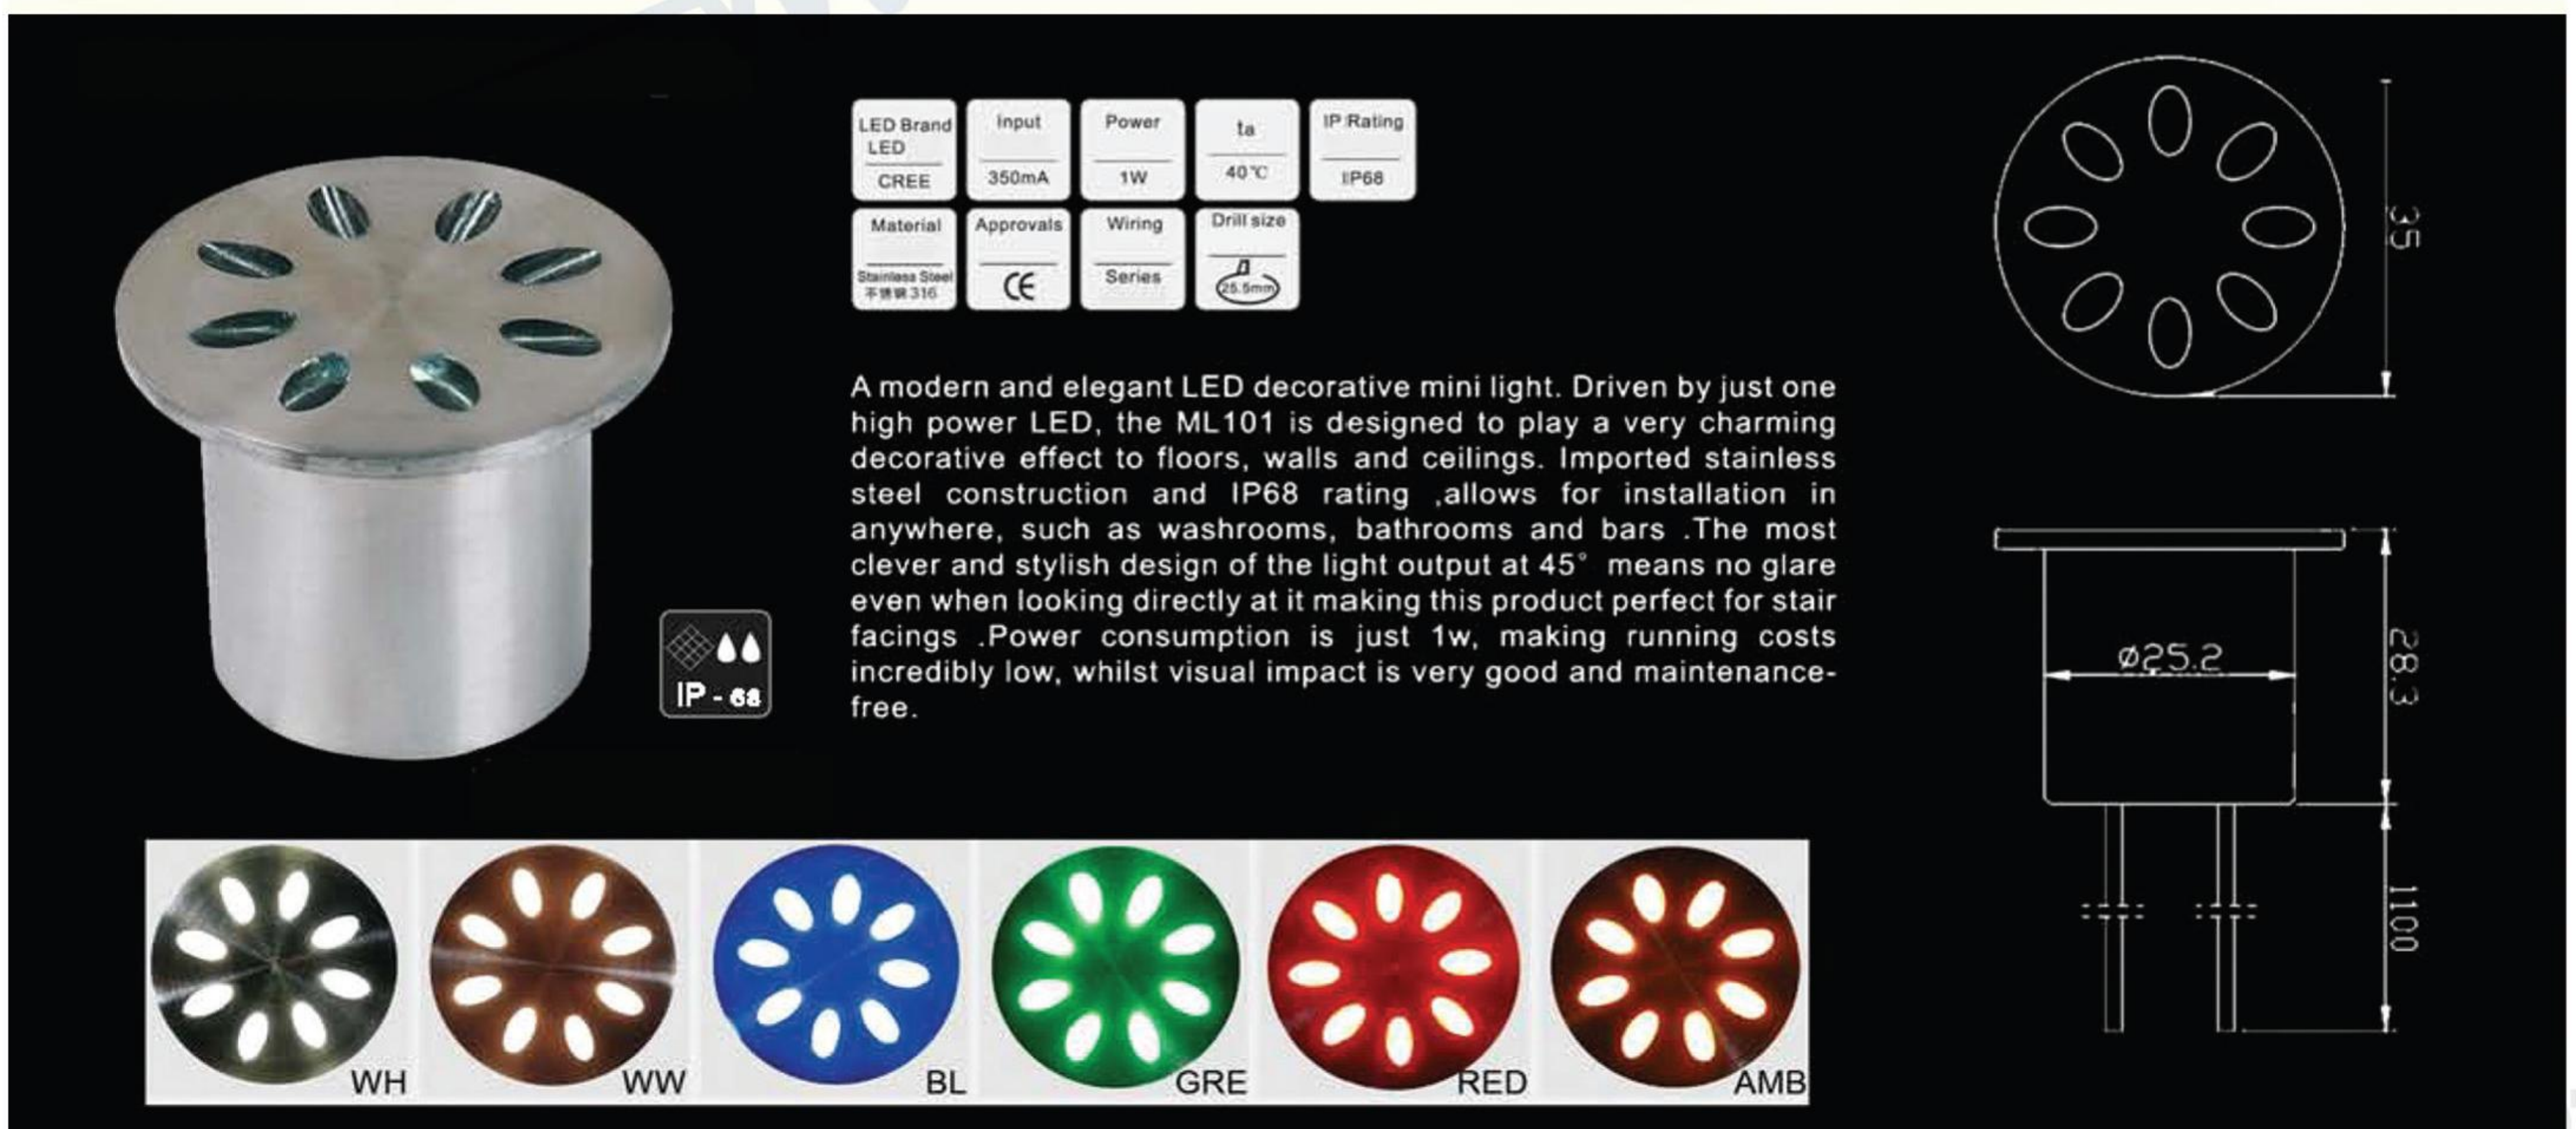

## Fan

LED Brand LED CREE	Input 100-240VAC	Power 3W	ta 40°C	Luminous flux 160lm
Material Aluminium	Approvals CE	IP Rating IP20	Wiring Parallel	

**Fan** is really a unique fan-shaped light. The hundreds of tiny fins produce many-beam light across walls and ceilings in dramatic charming. One high-power LED, high-quality built-in constant current power supply, you can directly input 110-220V AC power.

## Tern

LED Brand LED CREE	Input 350mA	Power 1W	ta 40°C	IP Rating IP68
Material Stainless Steel 不锈钢 316	Approvals CE	Wiring Series	Drill size Ø5.5mm	

A modern and elegant LED decorative mini light. Driven by just one high power LED, the ML101 is designed to play a very charming decorative effect to floors, walls and ceilings. Imported stainless steel construction and IP68 rating, allows for installation in anywhere, such as washrooms, bathrooms and bars. The most clever and stylish design of the light output at 45° means no glare even when looking directly at it making this product perfect for stair facings. Power consumption is just 1w, making running costs incredibly low, whilst visual impact is very good and maintenance-free.