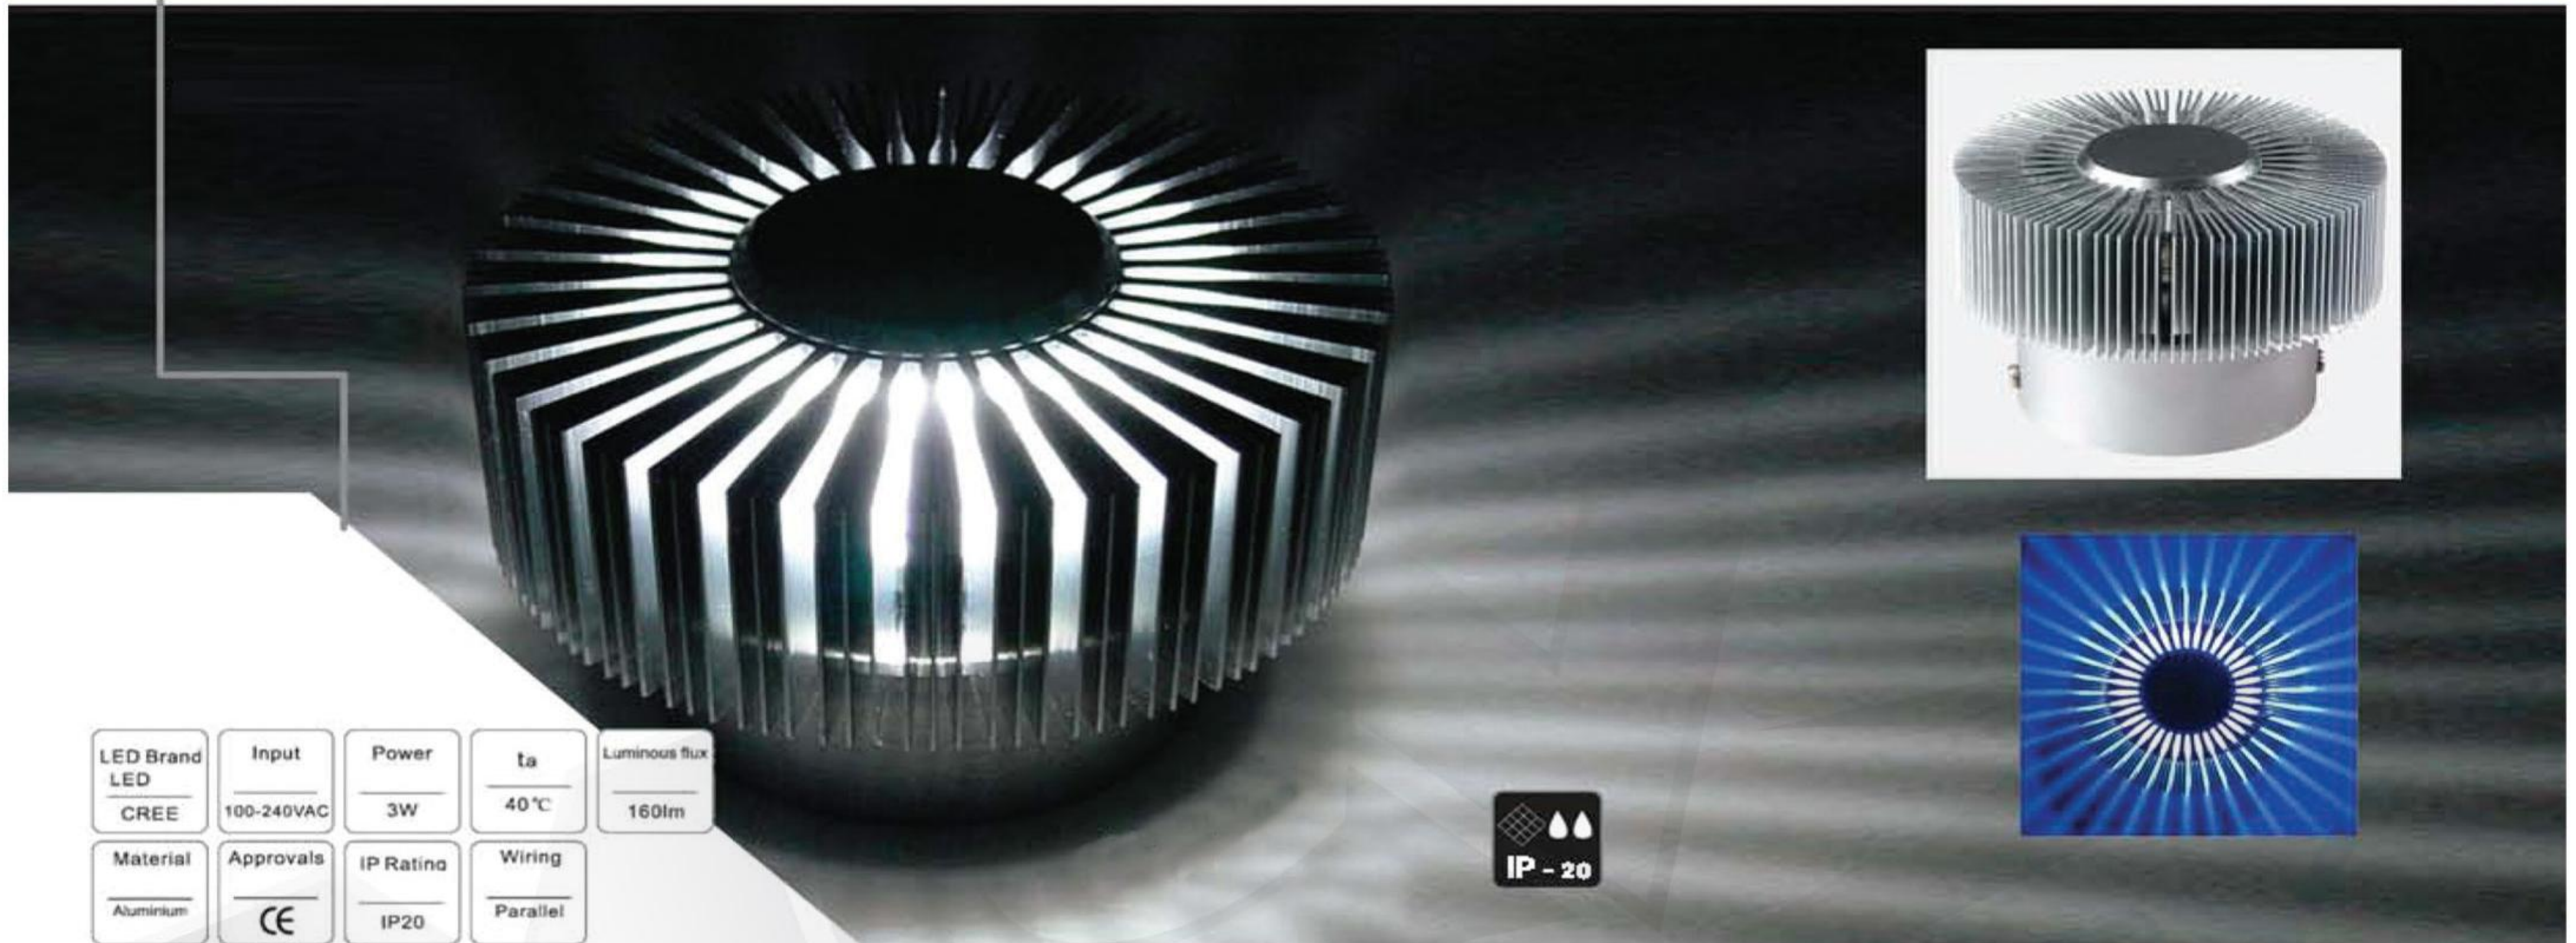

# Wall lighting Fan Tern

## Fan

LED Brand LED CREE	Input 100-240VAC	Power 3W	ta 40°C	Luminous flux 160lm
Material Aluminium	Approvals CE	IP Rating IP20	Wiring Parallel	

**Fan** is really a unique fan-shaped light. The hundreds of tiny fins produce many-beam light across walls and ceilings in dramatic charming. One high-power LED, high-quality built-in constant current power supply, you can directly input 110-220V AC power.

## Tern

LED Brand LED CREE	Input 350mA	Power 1W	ta 40°C	IP Rating IP68
Material Stainless Steel 不锈钢 316	Approvals CE	Wiring Series	Drill size Ø5.5mm	

A modern and elegant LED decorative mini light. Driven by just one high power LED, the ML101 is designed to play a very charming decorative effect to floors, walls and ceilings. Imported stainless steel construction and IP68 rating, allows for installation in anywhere, such as washrooms, bathrooms and bars. The most clever and stylish design of the light output at 45° means no glare even when looking directly at it making this product perfect for stair facings. Power consumption is just 1w, making running costs incredibly low, whilst visual impact is very good and maintenance-free.